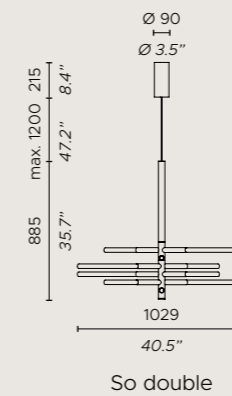

So double

Struttura / Frame

- Antracite
  Anthracite
- Laccato oro
  Gold lacquered

Diffusore / Diffuser

- Vetro bianco opale
  Opal white glass

Fonte luminosa / Light source

- **220 - 240V:**
  Ap 2 x 5W LED + 2 x 8W LED
  sorgente luminosa inclusa / light source included
  So 2 x 5W LED + 2 x 8W LED + 2 x 10W LED
  sorgente luminosa inclusa / light source included
  So double 4 x 5W LED + 4 x 8W LED + 4 x 10W LED
  sorgente luminosa inclusa / light source included

Ap - So - So double
Dimmerazione a taglio di fase/Triac - altri sistemi di dimmerazione (DALI e 1-10V) disponibili su richiesta
Phase cut/Triac dimming - alternative dimming systems (DALI and 1-10V) available on demand

- **110V:**
  Ap 2 x 5W LED + 2 x 8W LED
  sorgente luminosa inclusa / light source included
  So 2 x 5W LED + 2 x 8W LED + 2 x 10W LED
  sorgente luminosa inclusa / light source included
  So double 4 x 5W LED + 4 x 8W LED + 4 x 10W LED
  sorgente luminosa inclusa / light source included

Ap - So - So double
Dimmerazione a taglio di fase/Triac - sistema di dimmerazione 1-10V disponibile su richiesta
Phase cut/Triac dimming - 1-10V dimming system available on demand