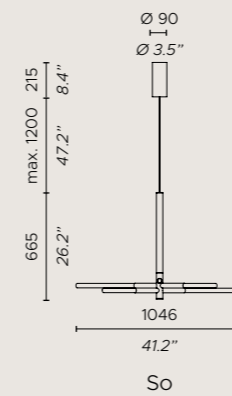

Sospensioni / Suspensions

So